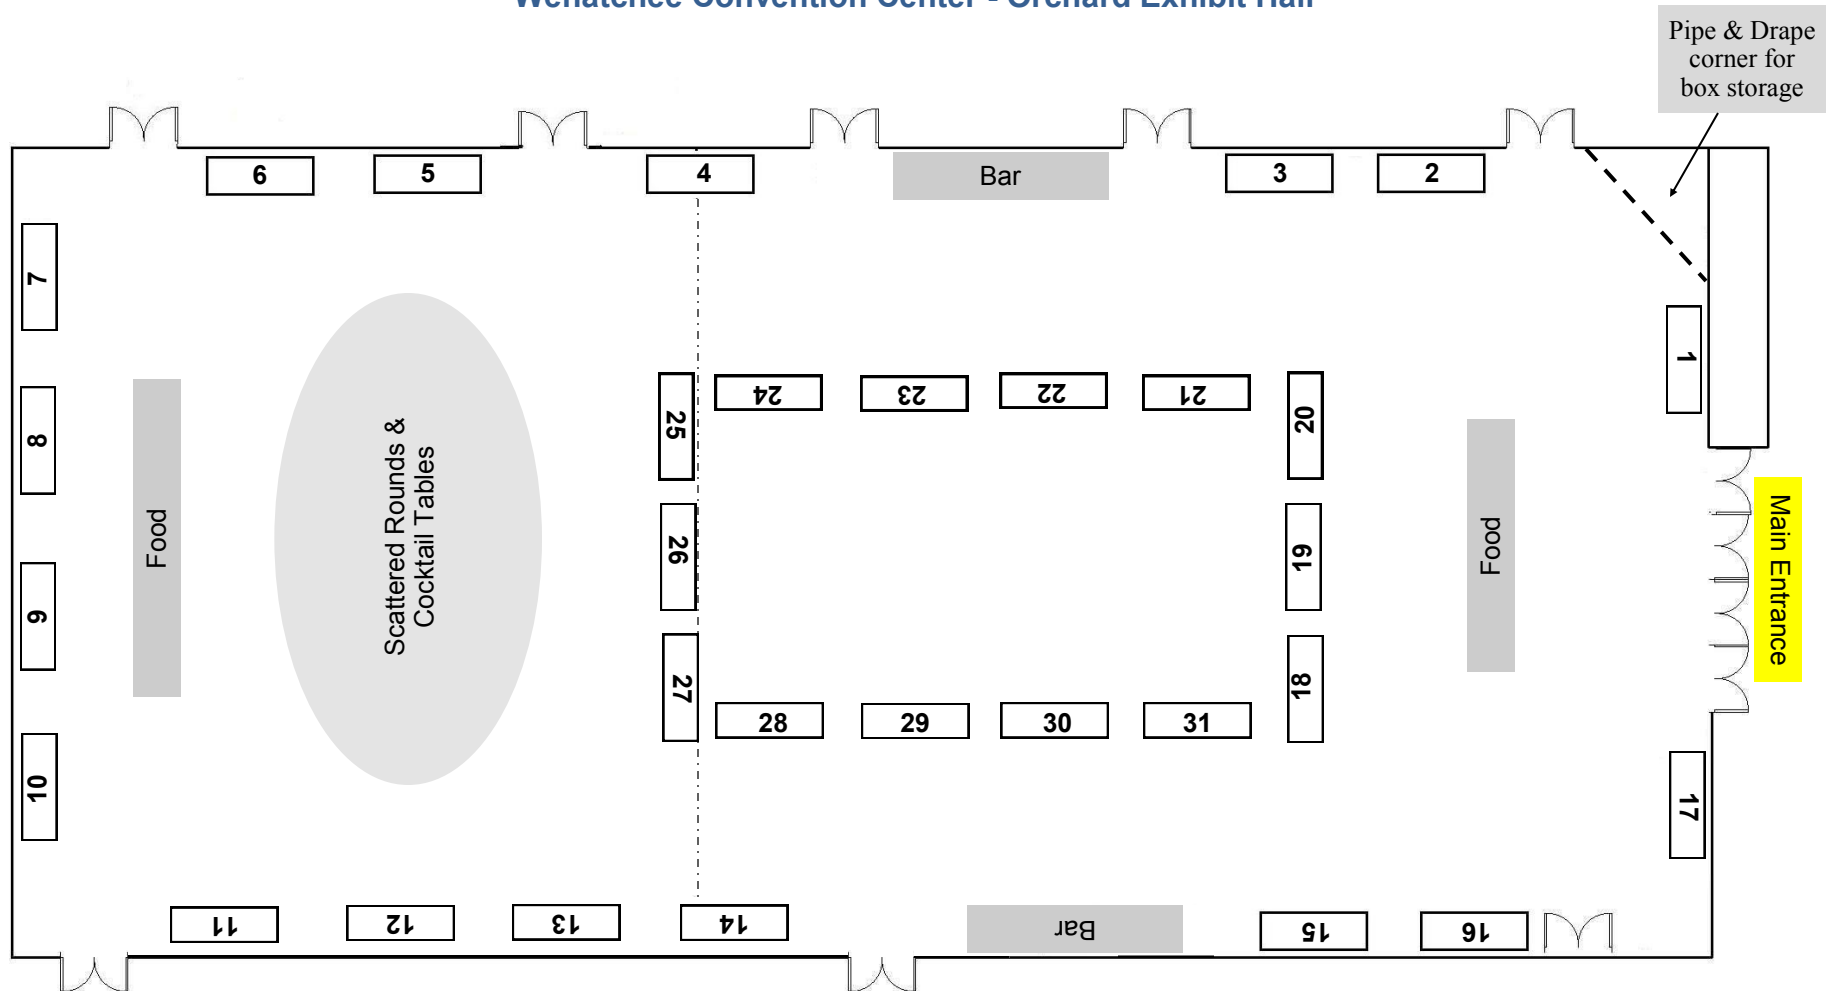

Trade Show Diagram

Tuesday, April 23 ~ 5:30 pm – 7:30 pm
Wednesday, April 24 ~ 11:45 am – 1:15 pm

Wenatchee Convention Center - Orchard Exhibit Hall

Indicate your table number preferences on the Exhibit Space Contract.