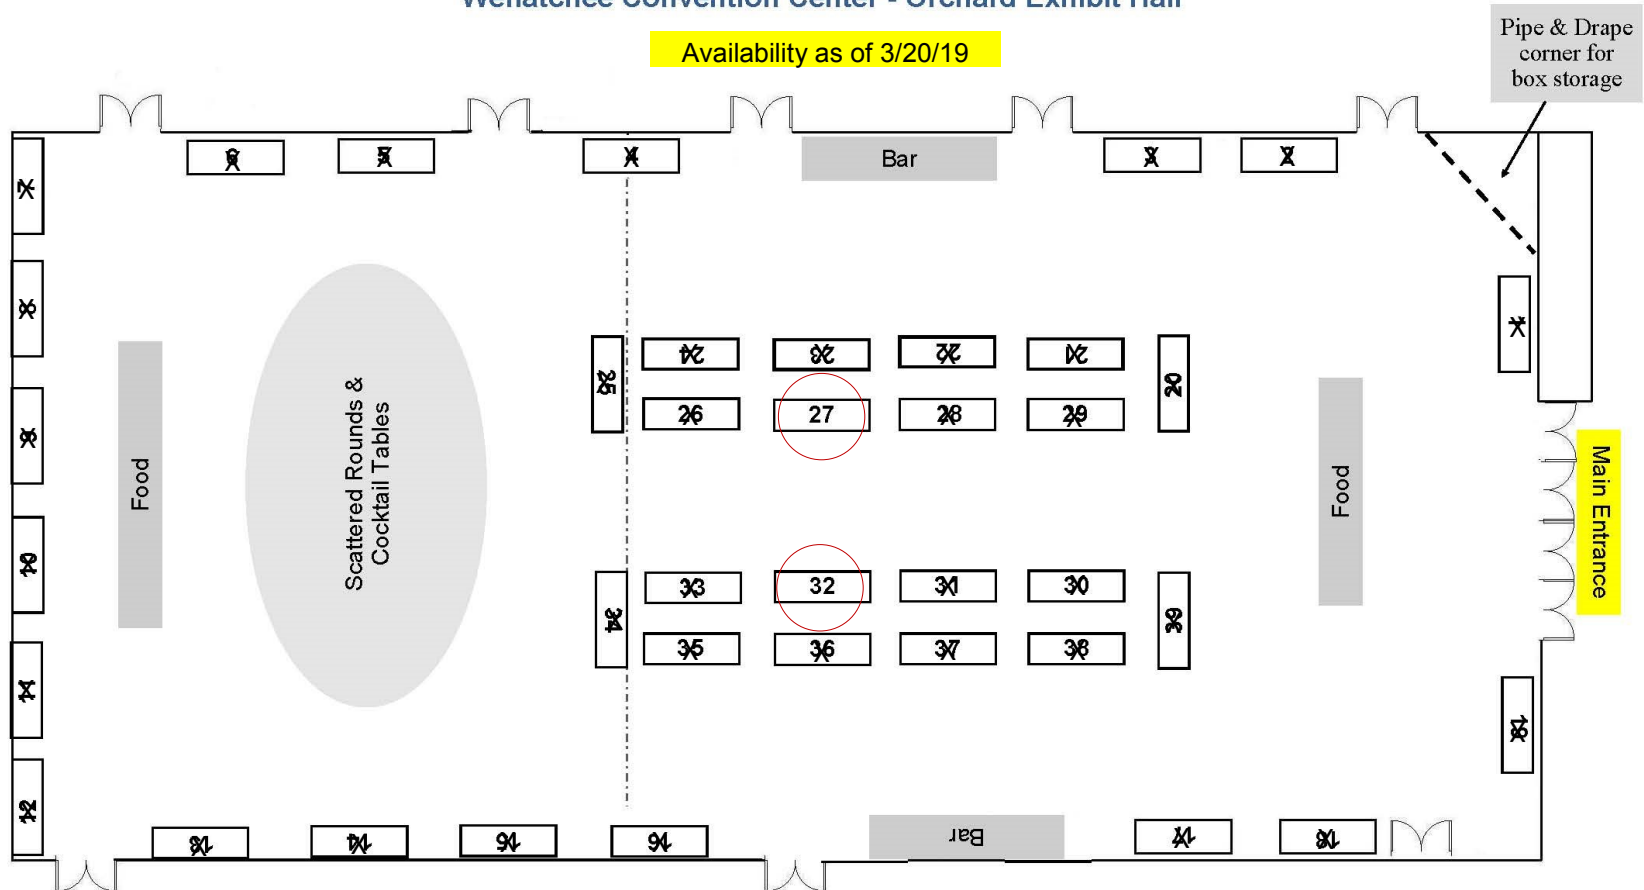

Trade Show Diagram

Tuesday, April 23 ~ 5:30 pm – 7:30 pm
Wednesday, April 24 ~ 11:45 am – 1:15 pm

Wenatchee Convention Center - Orchard Exhibit Hall

Availability as of 3/20/19

Indicate your table number preferences on the Exhibit Space Contract.