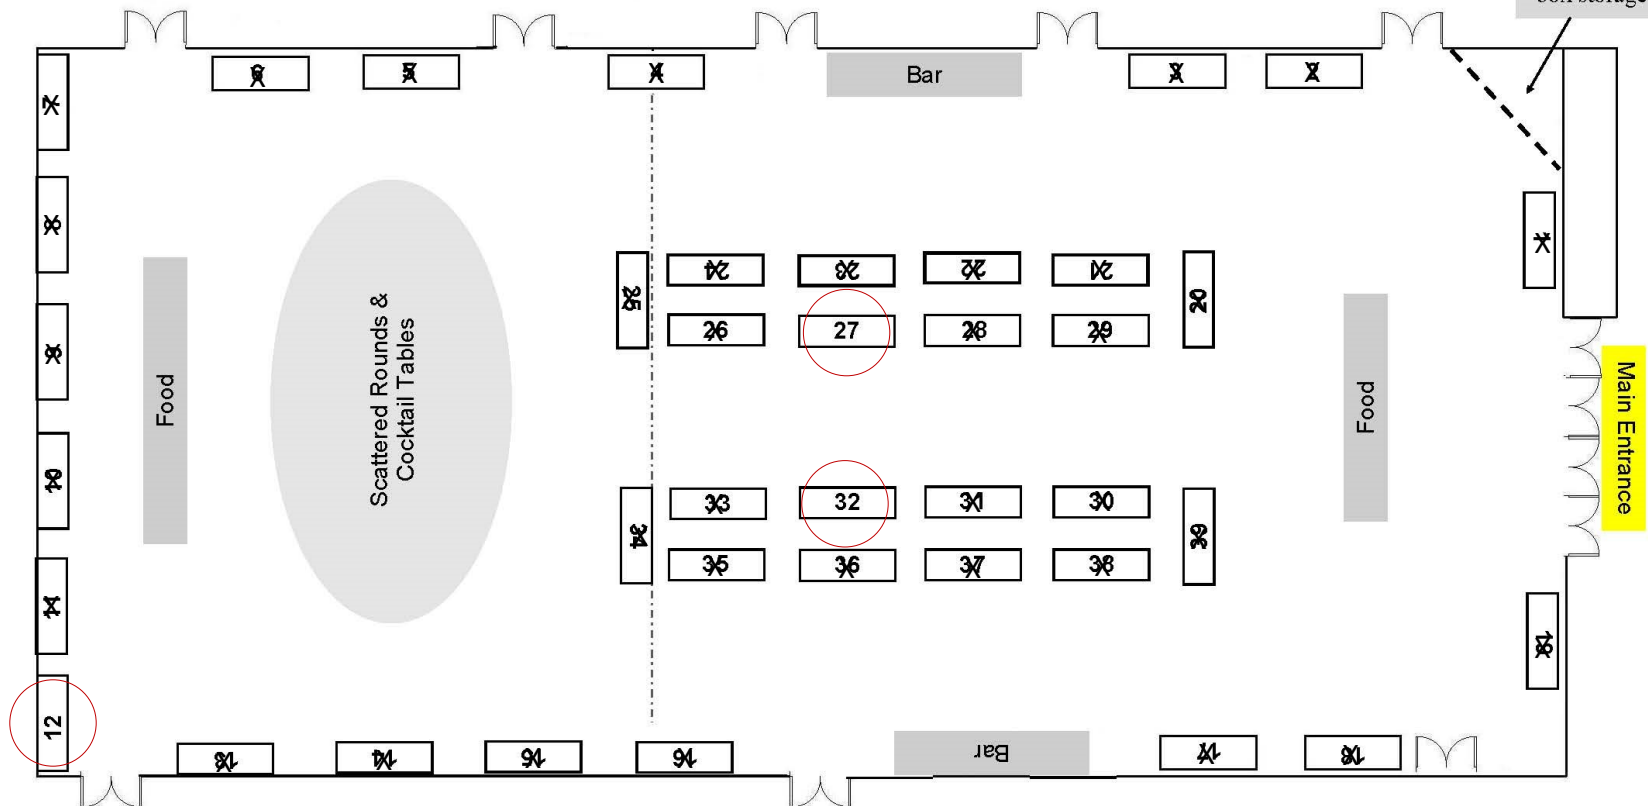

Trade Show Diagram

Tuesday, April 23 ~ 5:30 pm – 7:30 pm
Wednesday, April 24 ~ 11:45 am – 1:15 pm

Wenatchee Convention Center - Orchard Exhibit Hall

Availability as of 3/8/19

Pipe & Drape
corner for
box storage

Indicate your table number preferences on the Exhibit Space Contract.